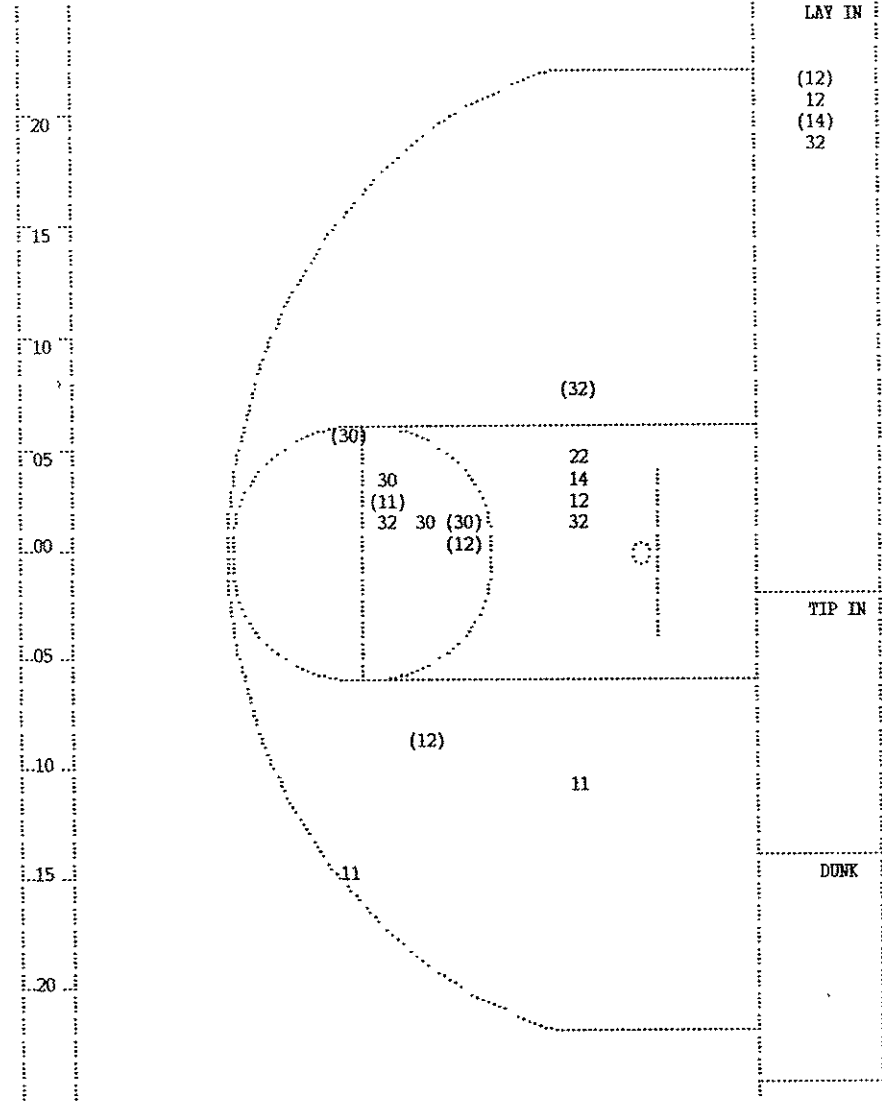

MERCY					
Player			Player		Player
30 - Brickley,	0 / 2	0.0%	50 - Cave, Miss	2 / 3	66.6%
31 - Roalofs, K	1 / 2	50.0%			
55 - Stuckenber	3 / 3	100.0%			
21 - Schuetter,	0 / 1	0.0%			
40 - Jansen, Ch	3 / 4	75.0%			
Layups	1-9 Ft	10-15 Ft	Over 15 Ft	3 Pointers	Total
5 / 5	3 / 5	0 / 3	1 / 2		9 / 15
100.0%	60.0%	0.0%	50.0%		60.0%

GEORGE ROGERS CLARK					
Player			Player		Player
14 - Davis, Tif	1 / 2	50.0%	22 - Poole, Ann	0 / 1	0.0%
32 - Davis, Ste	1 / 4	25.0%			
30 - Conkwright	2 / 4	50.0%			
11 - Lightner,	1 / 3	33.3%			
12 - Thomas, Ma	3 / 5	60.0%			
Layups	1-9 Ft	10-15 Ft	Over 15 Ft	3 Pointers	Total
2 / 4	3 / 7	3 / 7		0 / 1	8 / 19
50.0%	42.9%	42.9%		0.0%	42.1%