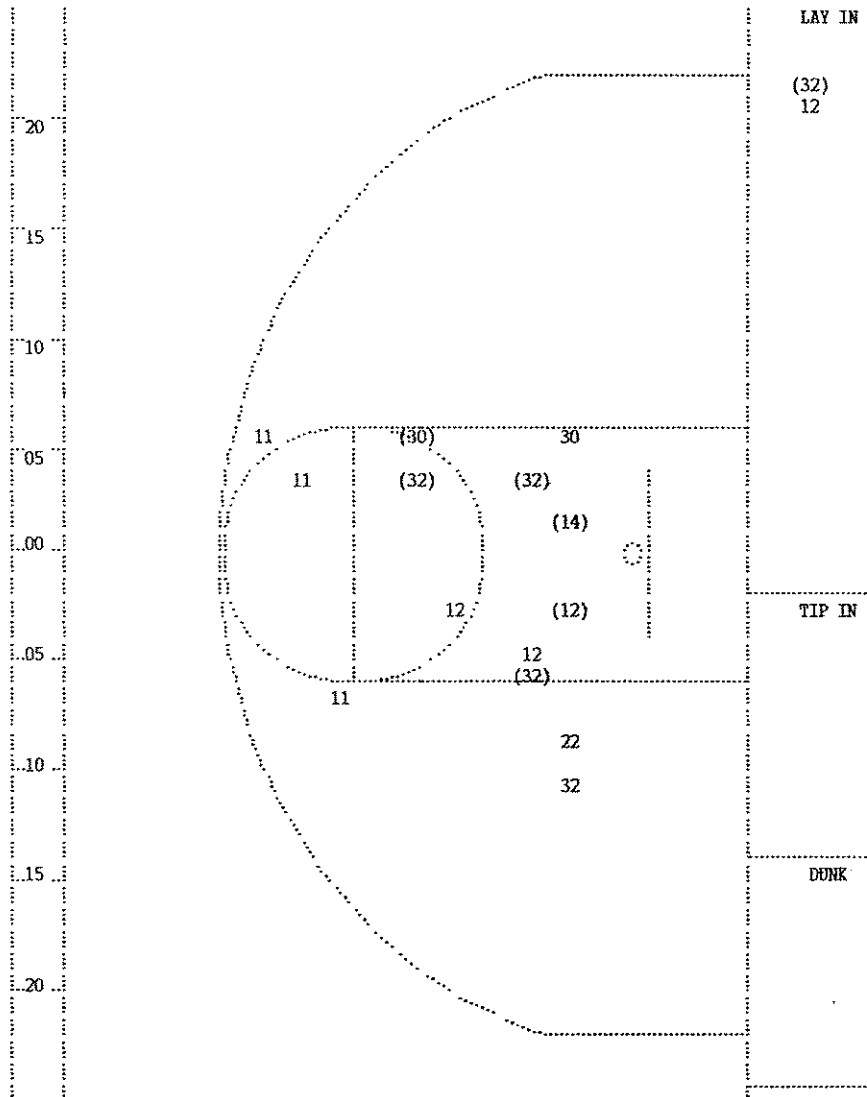

MERCY		Player	Player
Player			
30 - Brickley,	5/10	50.0%	
31 - Roalofs, K	0/2	0.0%	
55 - Stuckenber	0/1	0.0%	
21 - Schuetter,	1/3	33.3%	
40 - Jansen, Ch	1/4	25.0%	
Layups	1-9 Ft	10-15 Ft	Over 15 Ft 3 Pointers Total
4/6	3/11	0/2	0/1 7/20
66.7%	27.3%	0.0%	0.0% 35.0%

GEORGE ROGERS CLARK		Player	Player
Player			
14 - Davis, Tif	1/1	100.0%	22 - Poole, Ann 0/1 0.0%
32 - Davis, Ste	4/5	80.0%	
30 - Conkwright	1/2	50.0%	
11 - Lightner,	0/3	0.0%	
12 - Thomas, Ha	1/4	25.0%	
Layups	1-9 Ft	10-15 Ft	Over 15 Ft 3 Pointers Total
1/2	4/8	2/4	0/2 7/16
50.0%	50.0%	50.0%	0.0% 43.8%