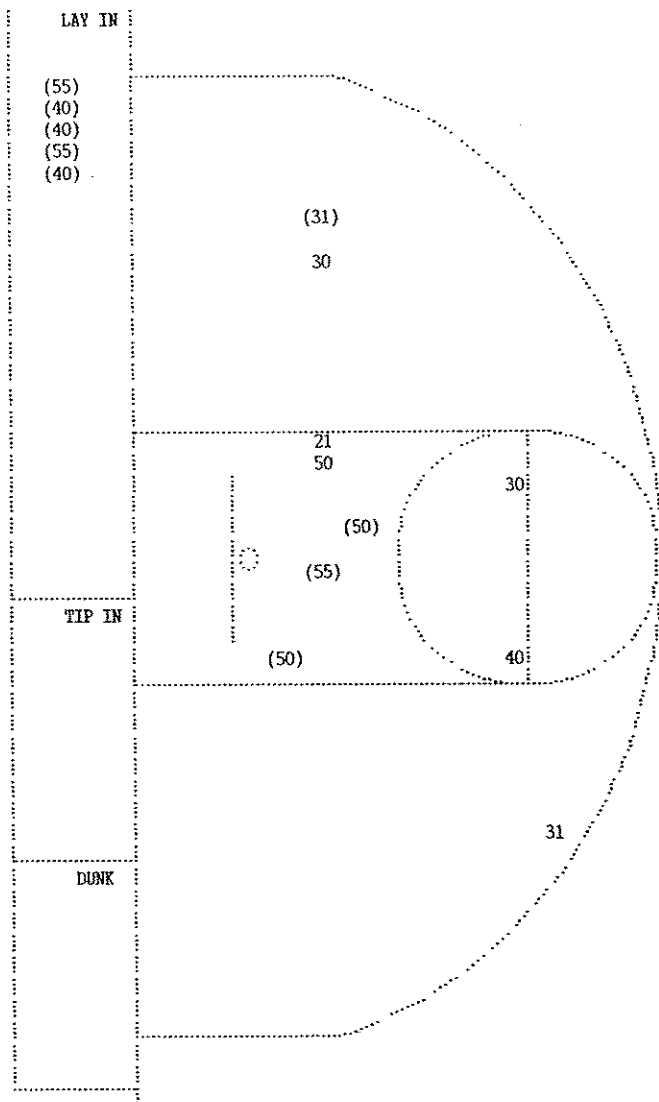

MERCY					
Player			Player		Player
30 - Brickley,	0 / 2	0.0%	50 - Cave, Miss	2 / 3	66.6%
31 - Roalofs, K	1 / 2	50.0%			
55 - Stuckenber	3 / 3	100.0%			
21 - Schuetter,	0 / 1	0.0%			
40 - Jansen, Ch	3 / 4	75.0%			
Layups	1-9 Ft	10-15 Ft	Over 15 Ft	3 Pointers	Total
5 / 5	3 / 5	0 / 3	1 / 2		9 / 15
100.0%	60.0%	0.0%	50.0%		60.0%

GEORGE ROGERS CLARK					
Player			Player		Player
14 - Davis, Tif	1 / 2	50.0%	22 - Poole, Ann	0 / 1	0.0%
32 - Davis, Ste	1 / 4	25.0%			
30 - Conkwright	2 / 4	50.0%			
11 - Lightner,	1 / 3	33.3%			
12 - Thomas, Ma	3 / 5	60.0%			
Layups	1-9 Ft	10-15 Ft	Over 15 Ft	3 Pointers	Total
2 / 4	3 / 7	3 / 7		0 / 1	8 / 19
50.0%	42.9%	42.9%		0.0%	42.1%