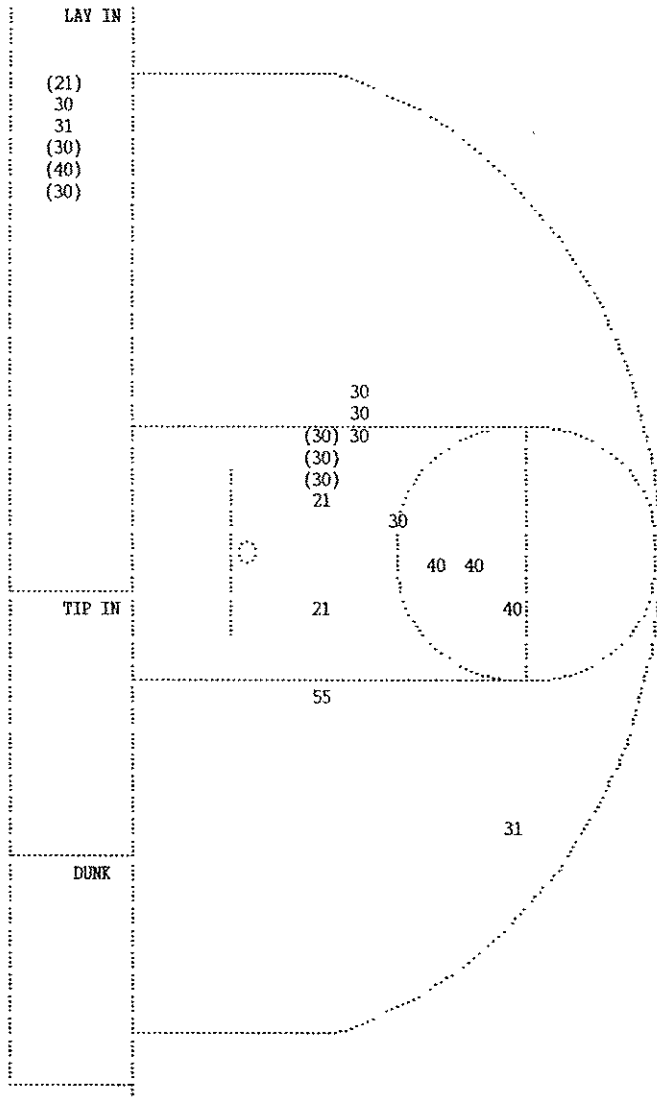

MERCY		Player	Player
Player			
30 - Brickley,	5/10	50.0%	
31 - Roalofs, K	0/2	0.0%	
55 - Stuckenber	0/1	0.0%	
21 - Schuetter,	1/3	33.3%	
40 - Jansen, Ch	1/4	25.0%	
Layups	1-9 Ft	10-15 Ft	Over 15 Ft 3 Pointers Total
4/6	3/11	0/2	0/1 7/20
66.7%	27.3%	0.0%	0.0% 35.0%

GEORGE ROGERS CLARK		Player	Player
Player			
14 - Davis, Tif	1/1	100.0%	22 - Poole, Ann 0/1 0.0%
32 - Davis, Ste	4/5	80.0%	
30 - Conkwright	1/2	50.0%	
11 - Lightner,	0/3	0.0%	
12 - Thomas, Ha	1/4	25.0%	
Layups	1-9 Ft	10-15 Ft	Over 15 Ft 3 Pointers Total
1/2	4/8	2/4	0/2 7/16
50.0%	50.0%	50.0%	0.0% 43.8%